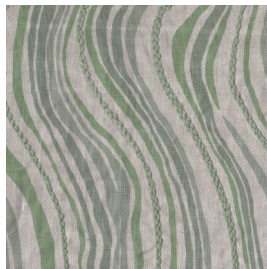

# seemakrish

OLEMA

SKU# 1705/D

Color: Clay

Content: 100% Linen

Width: 52"

Repeat: 15.5" V, 13" H

Care: Dry Clean Only

Hand screen printed and embroidered in India.

Glitter Graphite

Rain