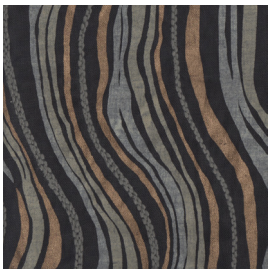

# seemakrish

OLEMA

SKU# 1705/D

Color: Clay

Content: 100% Linen

Width: 52"

Repeat: 15.5" V, 13" H

Care: Dry Clean Only

Hand screen printed and embroidered in India.

Glitter Graphite

Rain